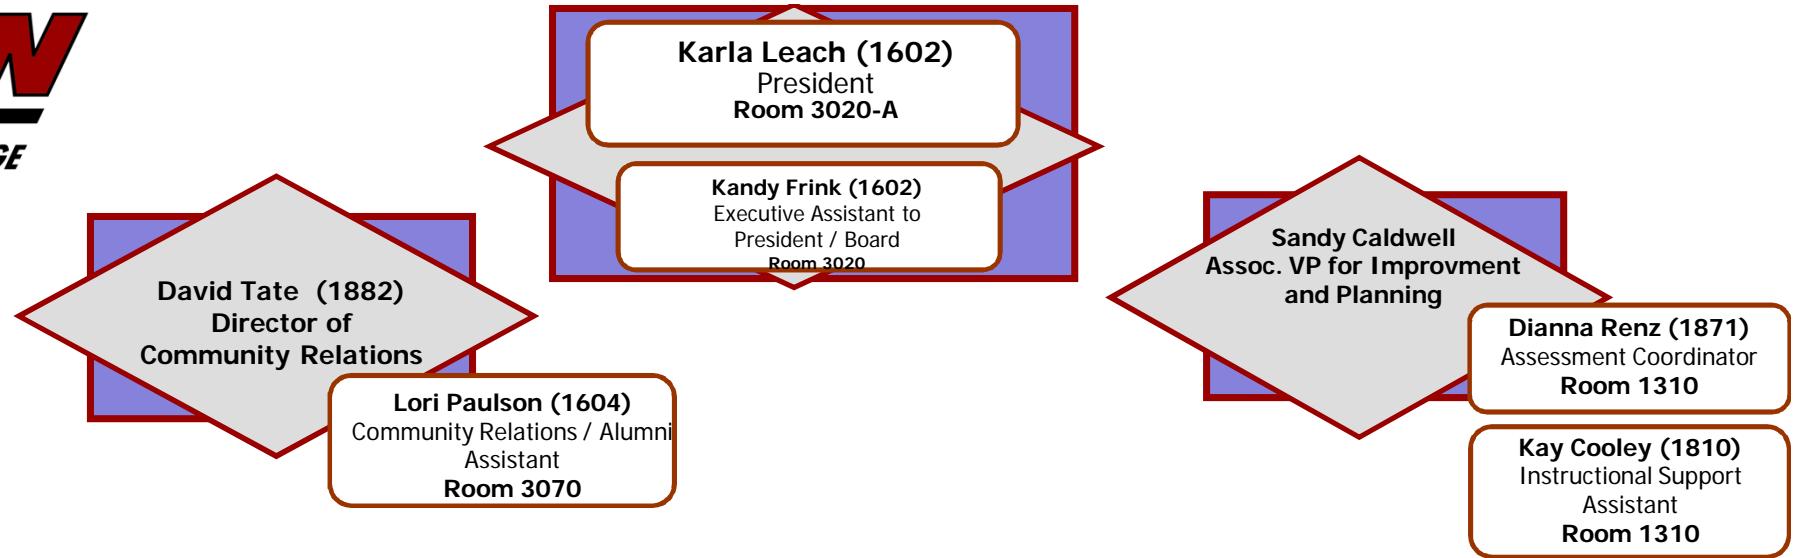

2011 - 2012

**Elaine Tutterrow (1616)**  
Interim Vice President for Student Learning

Room 1351-A

**Marty Kelsey (1609)**  
Vice President for Administrative Services

Room 3033

**Jackie Freeze (1639)**  
Vice President for Student Success Services

Room 3011-A

1  
1